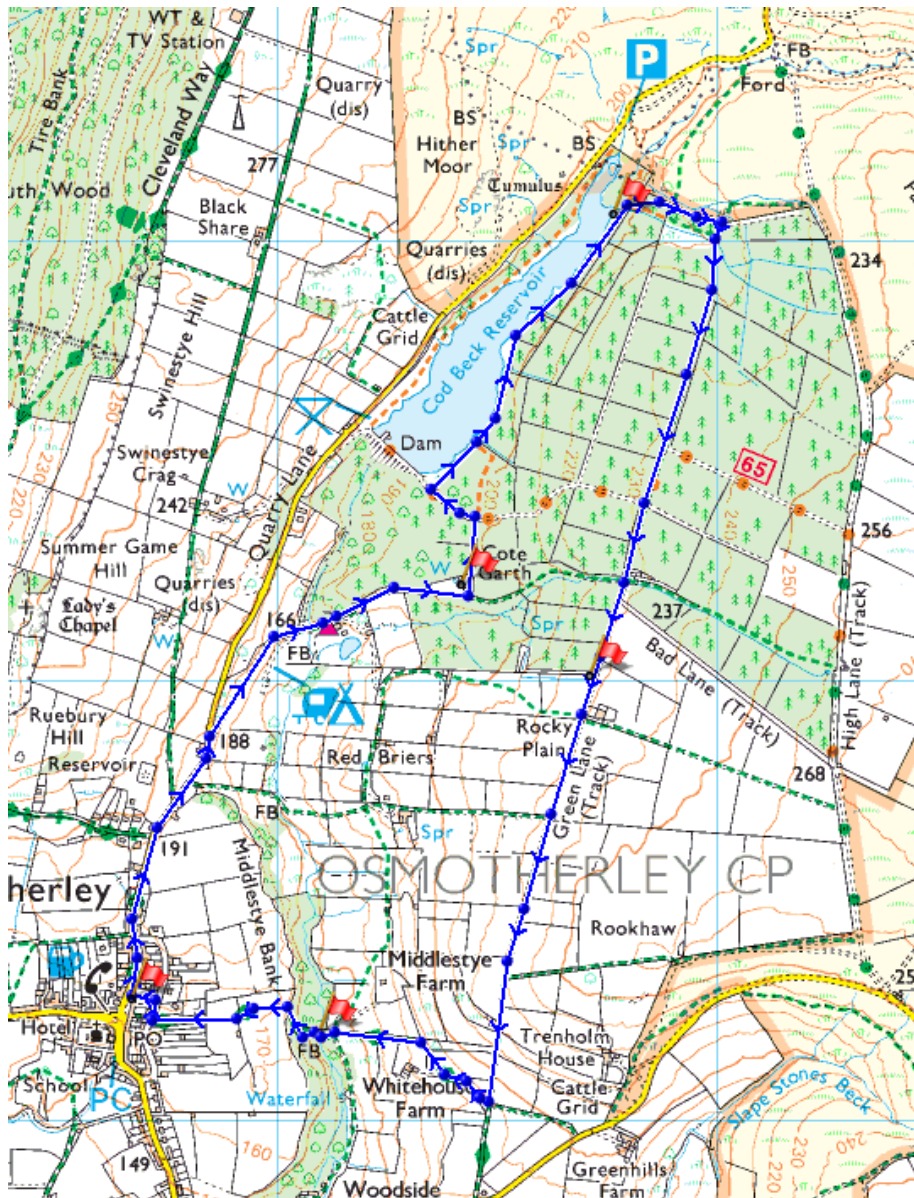

You are invited to join us for a Church family walk

Sunday 19th May 2024

Meet in Osmotherley at 3.30 pm

Following the walk, refreshments will be served at **Osmotherley Methodist Church**, prior to evening worship at 6.30 pm, which you are also invited to.

Route details

Distance: 5.8 km or 3.6 miles

An alternative route will be available for those wanting a shorter walk.

The red flags indicate 'pause for reflection' spots

Please wear sensible footwear and bring a waterproof.